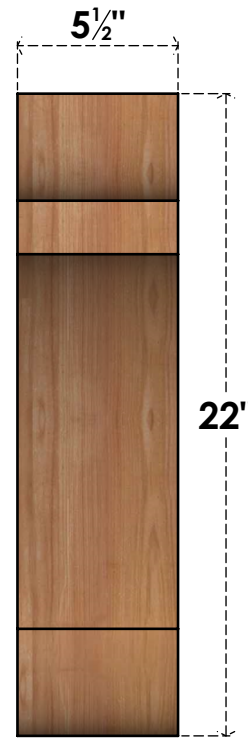

BRC06X18X22OLY00SWR

5 1/2"W X 18"D X 22"H OLYMPIC SMOOTH BRACE, WESTERN RED CEDAR

SIDE

FRONT

EKENA MILLWORK
 2300 WEST MAIN ST.
 CLARKSVILLE, TX 75426
 TOLL FREE: 866-607-0453
 WWW.EKENAMILLWORK.COM

NOTES

1. INSTALLATION TO BE COMPLETED IN ACCORDANCE WITH MANUFACTURER'S SPECIFICATIONS.
2. DRAWING MAY NOT BE TO SCALE
3. THIS DRAWING IS INTENDED FOR DESIGN AND PLANNING PURPOSES ONLY.
4. ALL INFORMATION CONTAINED HEREIN WAS CURRENT AT THE TIME OF DEVELOPMENT BUT MUST BE REVIEWED AND APPROVED BY THE PRODUCT MANUFACTURER TO BE CONSIDERED ACCURATE.
5. PRODUCTS ARE NOT KILN DRIED. THIS ITEM IS UNIQUE AND WILL CONTAIN THE NATURAL VARIATIONS THAT THE WOOD SPECIES OFFERS. THIS MAY RESULT IN VARIATIONS UP TO 1/4"