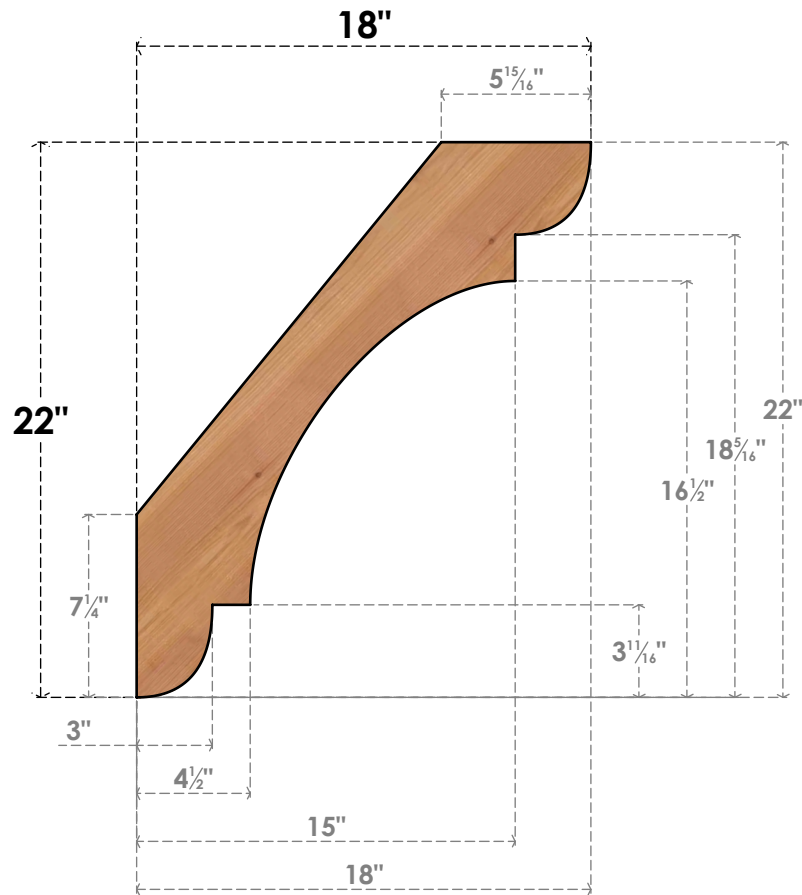

BRC06X18X22OLY00SWR

5 1/2"W X 18"D X 22"H OLYMPIC SMOOTH BRACE, WESTERN RED CEDAR

SIDE

FRONT

EKENA MILLWORK
 2300 WEST MAIN ST.
 CLARKSVILLE, TX 75426
 TOLL FREE: 866-607-0453
 WWW.EKENAMILLWORK.COM

NOTES

1. INSTALLATION TO BE COMPLETED IN ACCORDANCE WITH MANUFACTURER'S SPECIFICATIONS.
2. DRAWING MAY NOT BE TO SCALE
3. THIS DRAWING IS INTENDED FOR DESIGN AND PLANNING PURPOSES ONLY.
4. ALL INFORMATION CONTAINED HEREIN WAS CURRENT AT THE TIME OF DEVELOPMENT BUT MUST BE REVIEWED AND APPROVED BY THE PRODUCT MANUFACTURER TO BE CONSIDERED ACCURATE.
5. PRODUCTS ARE NOT KILN DRIED. THIS ITEM IS UNIQUE AND WILL CONTAIN THE NATURAL VARIATIONS THAT THE WOOD SPECIES OFFERS. THIS MAY RESULT IN VARIATIONS UP TO 1/4"